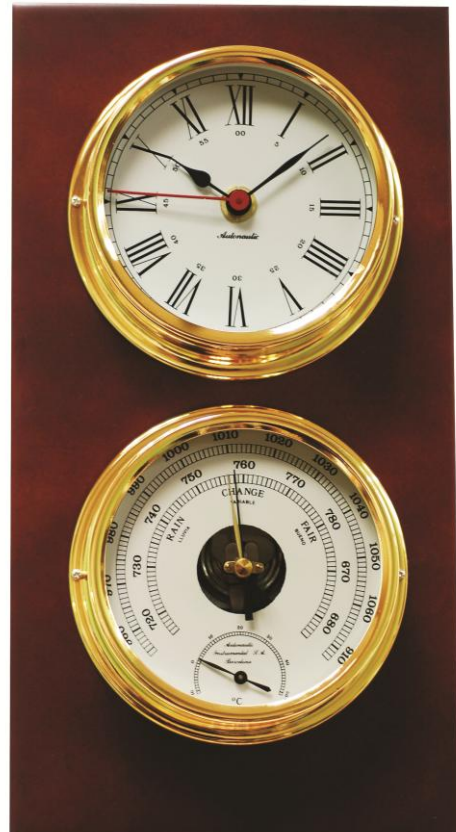

WEATHER STATIONS

PACIFIC IEM

120 SERIES

Size

- Base: 118 mm
- Dial: 95 mm
- Depth: 24 mm
- Plinth Size: 315 x 160 mm

Technical Characteristics

- Vertical plinth mounted for use complete with thermometer, barometer and hygrometer.
- Mineral glass.
- Instrument finish: 24 karat gold plated brass.